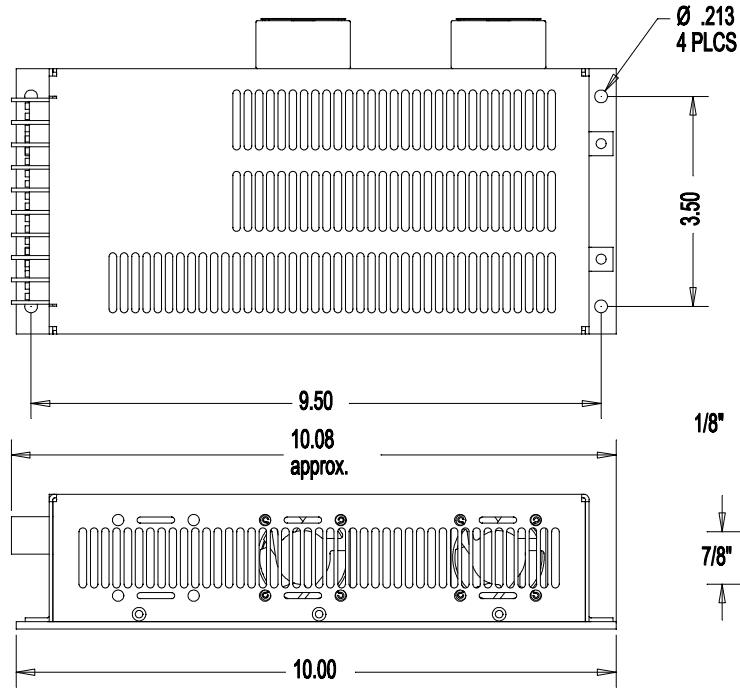

FF2-B OUTLINE

CURTIS 38000 SERIES 9 POLE SINGLE ROW BARRIER TYPE TERMINAL WITH #6 SCREWS

ALL DIMENSIONS ARE IN INCHES

FF2 PACKAGE OUTLINE

THIS DOCUMENT IS THE PROPERTY OF ABSOPULSE ELECTRONICS LTD. ITS CONTENTS ARE PROPRIETARY AND MAY NEITHER BE COPIED, REPRODUCED NOR ITS CONTENTS DISCLOSED TO OTHERS WITHOUT PRIOR WRITTEN AGREEMENT FROM ABSOPULSE ELECTRONICS LTD.