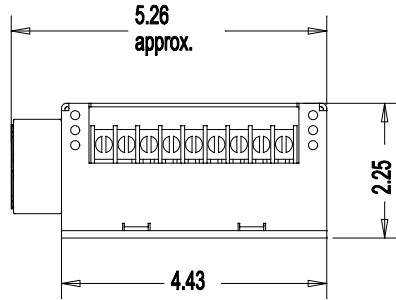

FF2-B OUTLINE

CURTIS 38000 SERIES 9 POLE SINGLE ROW BARRIER TYPE TERMINAL WITH #6 SCREWS

ALL DIMENSIONS ARE IN INCHES

FF2 PACKAGE OUTLINE

THIS DOCUMENT IS THE PROPERTY OF ABSOPULSE ELECTRONICS LTD. ITS CONTENTS ARE PROPRIETARY AND MAY NEITHER BE COPIED, REPRODUCED NOR ITS CONTENTS DISCLOSED TO OTHERS WITHOUT PRIOR WRITTEN AGREEMENT FROM ABSOPULSE ELECTRONICS LTD.