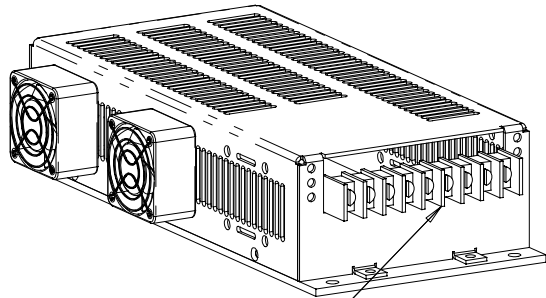

FF2-B OUTLINE

CURTIS 38000 SERIES 9 POLE SINGLE ROW BARRIER TYPE TERMINAL WITH #6 SCREWS

ALL DIMENSIONS ARE IN INCHES

FF2 PACKAGE OUTLINE

THIS DOCUMENT IS THE PROPERTY OF ABSOPULSE ELECTRONICS LTD. ITS CONTENTS ARE PROPRIETARY AND MAY NEITHER BE COPIED, REPRODUCED NOR ITS CONTENTS DISCLOSED TO OTHERS WITHOUT PRIOR WRITTEN AGREEMENT FROM ABSOPULSE ELECTRONICS LTD.